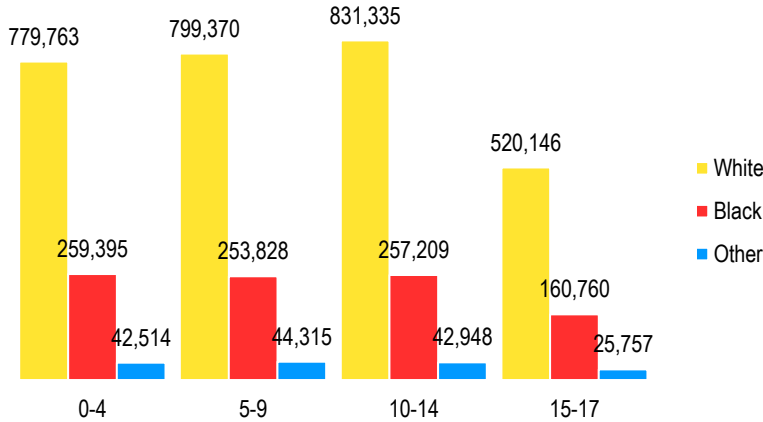

Race & Ethnicity

IN FLORIDA

Florida KIDS COUNT

Florida Office of Economic & Demographic Research, 2012 Population Estimates

TOTAL POPULATION

Population by Age Group

Non-Hispanic (white) Hispanic (black)

Population by Age Group within Race

Under 18 18 - 24 25 - 44 45 - 64 Over 64

UNDER AGE 18 POPULATION

Population by Age Group and Race

Population by Race

Non-Hispanic (white) Hispanic (black)

UNDER AGE 18 POPULATION PROJECTIONS

Population Projections by Race

All Races

Year	Non-Hispanic	Hispanic
2035	3,161,222	1,731,991
2025	2,990,419	1,500,259
2015	2,871,669	1,225,413

Non-Hispanic (white) Hispanic (black)