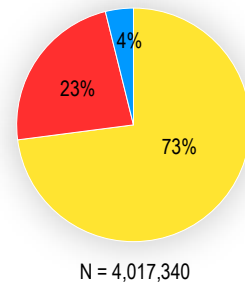

Race & Ethnicity

IN FLORIDA

Florida KIDS COUNT

Florida Office of Economic & Demographic Research, 2012 Population Estimates

TOTAL POPULATION

Population by Age Group

Non-Hispanic (white) Hispanic (black)

Population by Age Group within Race

Under 18 18 - 24 25 - 44 45 - 64 Over 64

UNDER AGE 18 POPULATION

Population by Age Group and Race

Population by Race

Non-Hispanic (white) Hispanic (black)

UNDER AGE 18 POPULATION PROJECTIONS

Population Projections by Race

All Races

Year	Non-Hispanic	Hispanic
2035	3,161,222	1,731,991
2025	2,990,419	1,500,259
2015	2,871,669	1,225,413

Non-Hispanic (white) Hispanic (black)