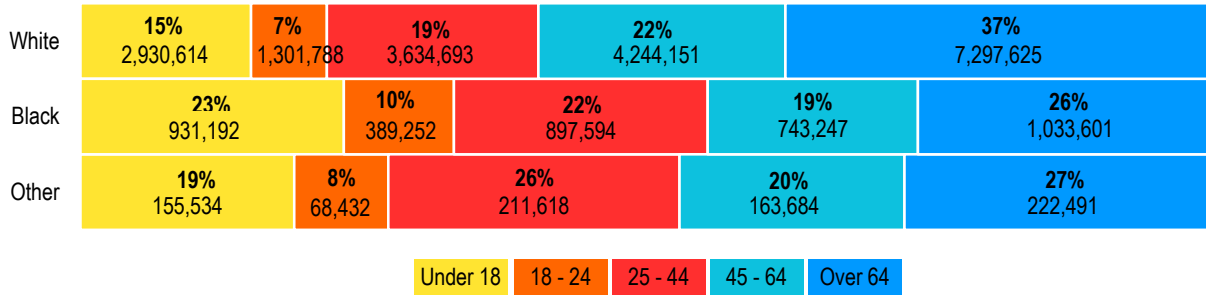

Race & Ethnicity

IN FLORIDA

Florida KIDS COUNT

Florida Office of Economic & Demographic Research, 2012 Population Estimates

TOTAL POPULATION

Population by Age Group

Non-Hispanic (white) Hispanic (black)

Population by Age Group within Race

Under 18 18 - 24 25 - 44 45 - 64 Over 64

UNDER AGE 18 POPULATION

Population by Age Group and Race

Population by Race

Non-Hispanic (white) Hispanic (black)

UNDER AGE 18 POPULATION PROJECTIONS

Population Projections by Race

All Races

Year	Non-Hispanic	Hispanic
2035	3,161,222	1,731,991
2025	2,990,419	1,500,259
2015	2,871,669	1,225,413

Non-Hispanic (white) Hispanic (black)