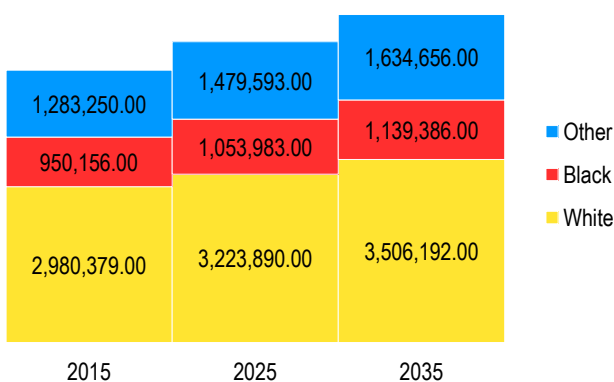

Under 18 18 - 24 25 - 44 45 - 64 Over 64

UNDER AGE 18 POPULATION

Population by Age Group and Race

Population by Race

Non-Hispanic (white) Hispanic (black)

UNDER AGE 18 POPULATION PROJECTIONS

Population Projections by Race

All Races

Year	Non-Hispanic	Hispanic
2035	3,161,222	1,731,991
2025	2,990,419	1,500,259
2015	2,871,669	1,225,413

Non-Hispanic (white) Hispanic (black)