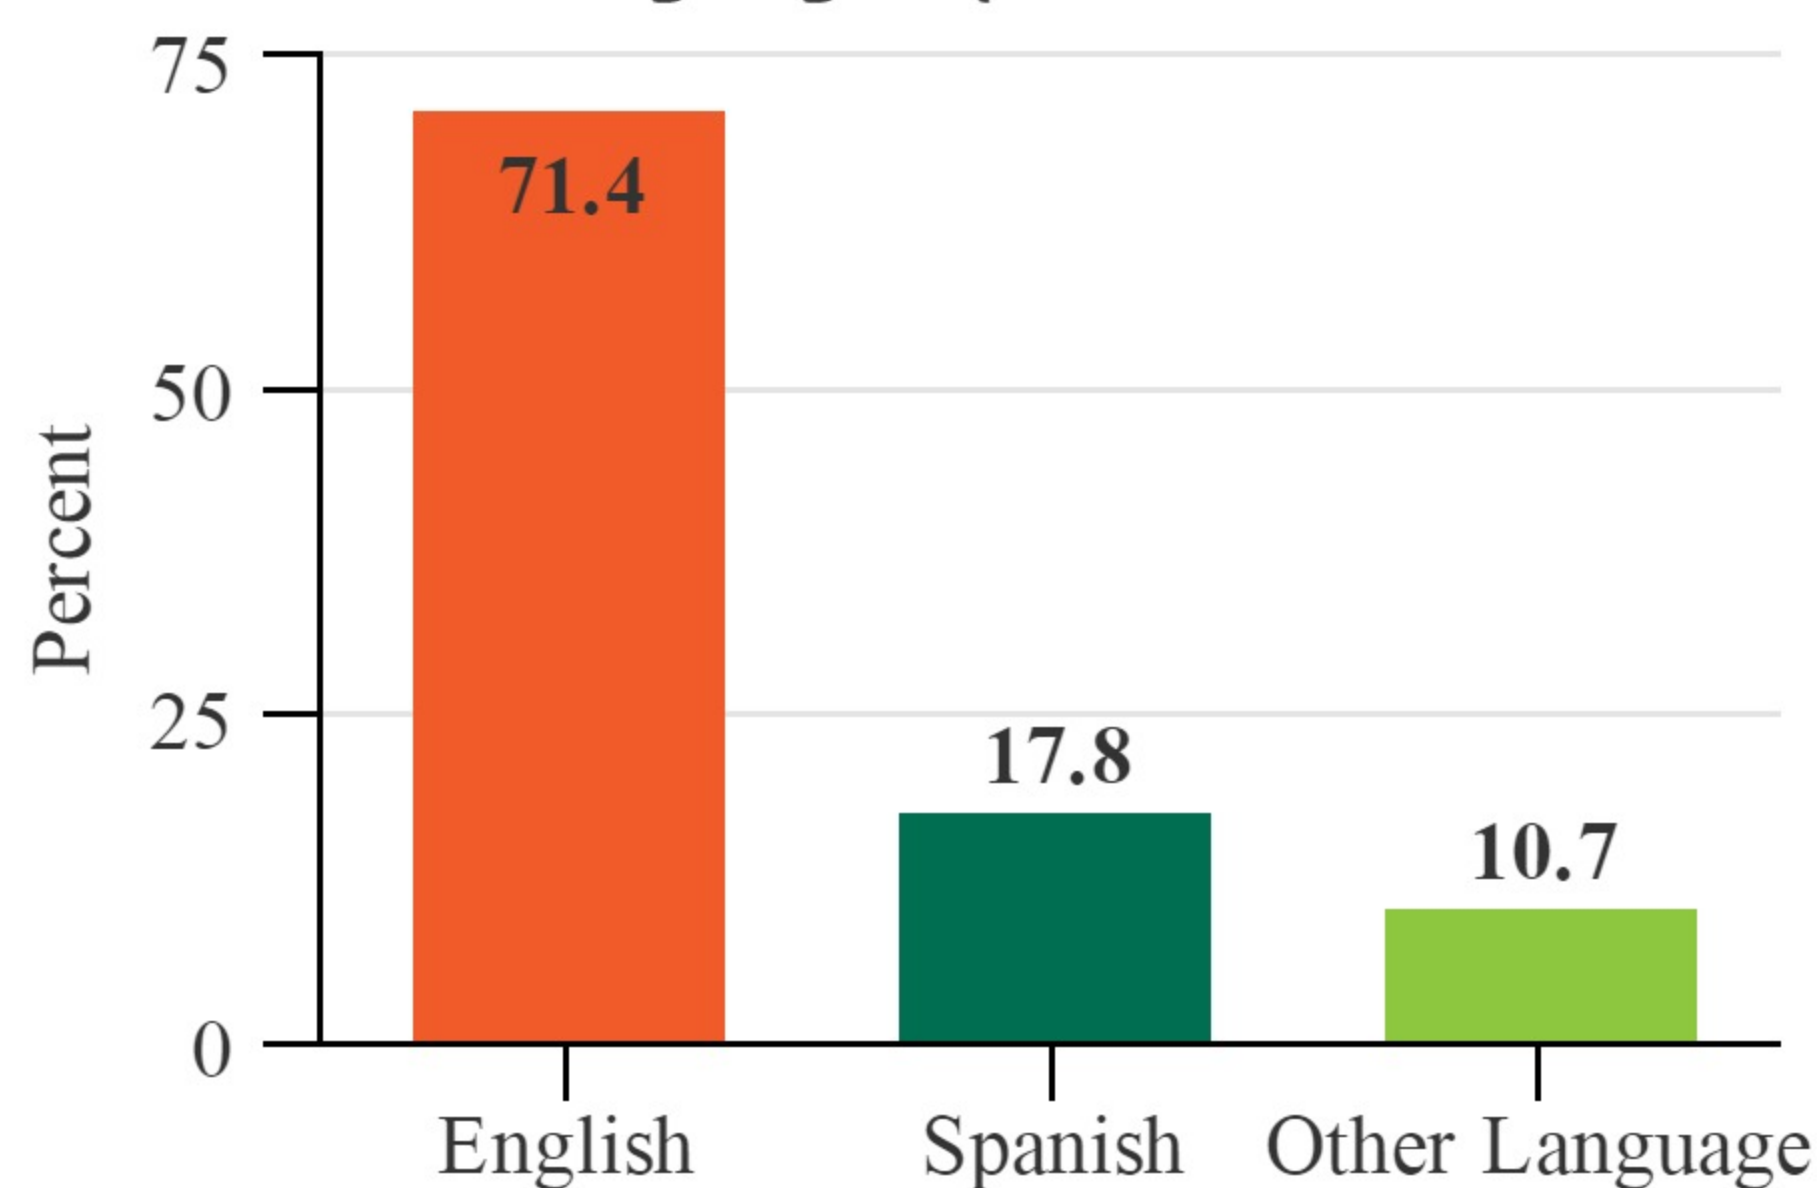

Senator Dennis Baxley Florida-Senate District 12

Families

126,131 Children under the age of 18
(**25.0%** of the total population)

From a total of **62,390** families:

29,998 (48.1%) are headed by single parents

Of the **14,110** grandparents living with their grandchildren **36.8%** are responsible for those children

Language Spoken at Home

Economy and Health

19,723 Families and **39,308** Children under 18 live in poverty