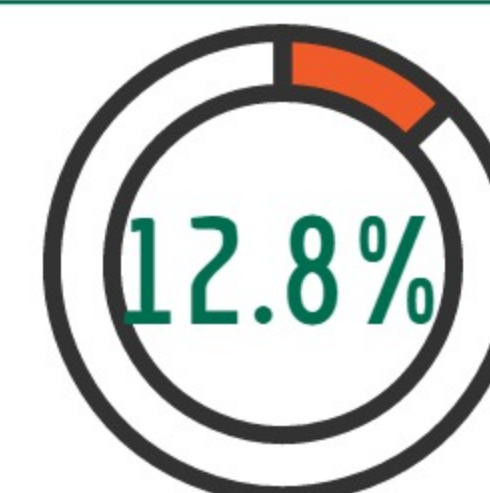

Senator Dennis Baxley Florida-Senate District 12

Families

126,131 Children under the age of 18
(**25.0%** of the total population)

From a total of **62,390** families:

29,998 (48.1%) are headed by single parents

Of the **14,110** grandparents living with their grandchildren **36.8%** are responsible for those children

Language Spoken at Home

Economy and Health

19,723 Families and **39,308** Children under 18 live in poverty

8.3%

of Children under 18 live with parents who **lack** secure employment

8.7%

of Teens 16-19 are **not** in school and **not** working

16,093

Children have **no** health insurance

Education

6,824 3 and 4 year olds are **enrolled** in school (**43.8%**)