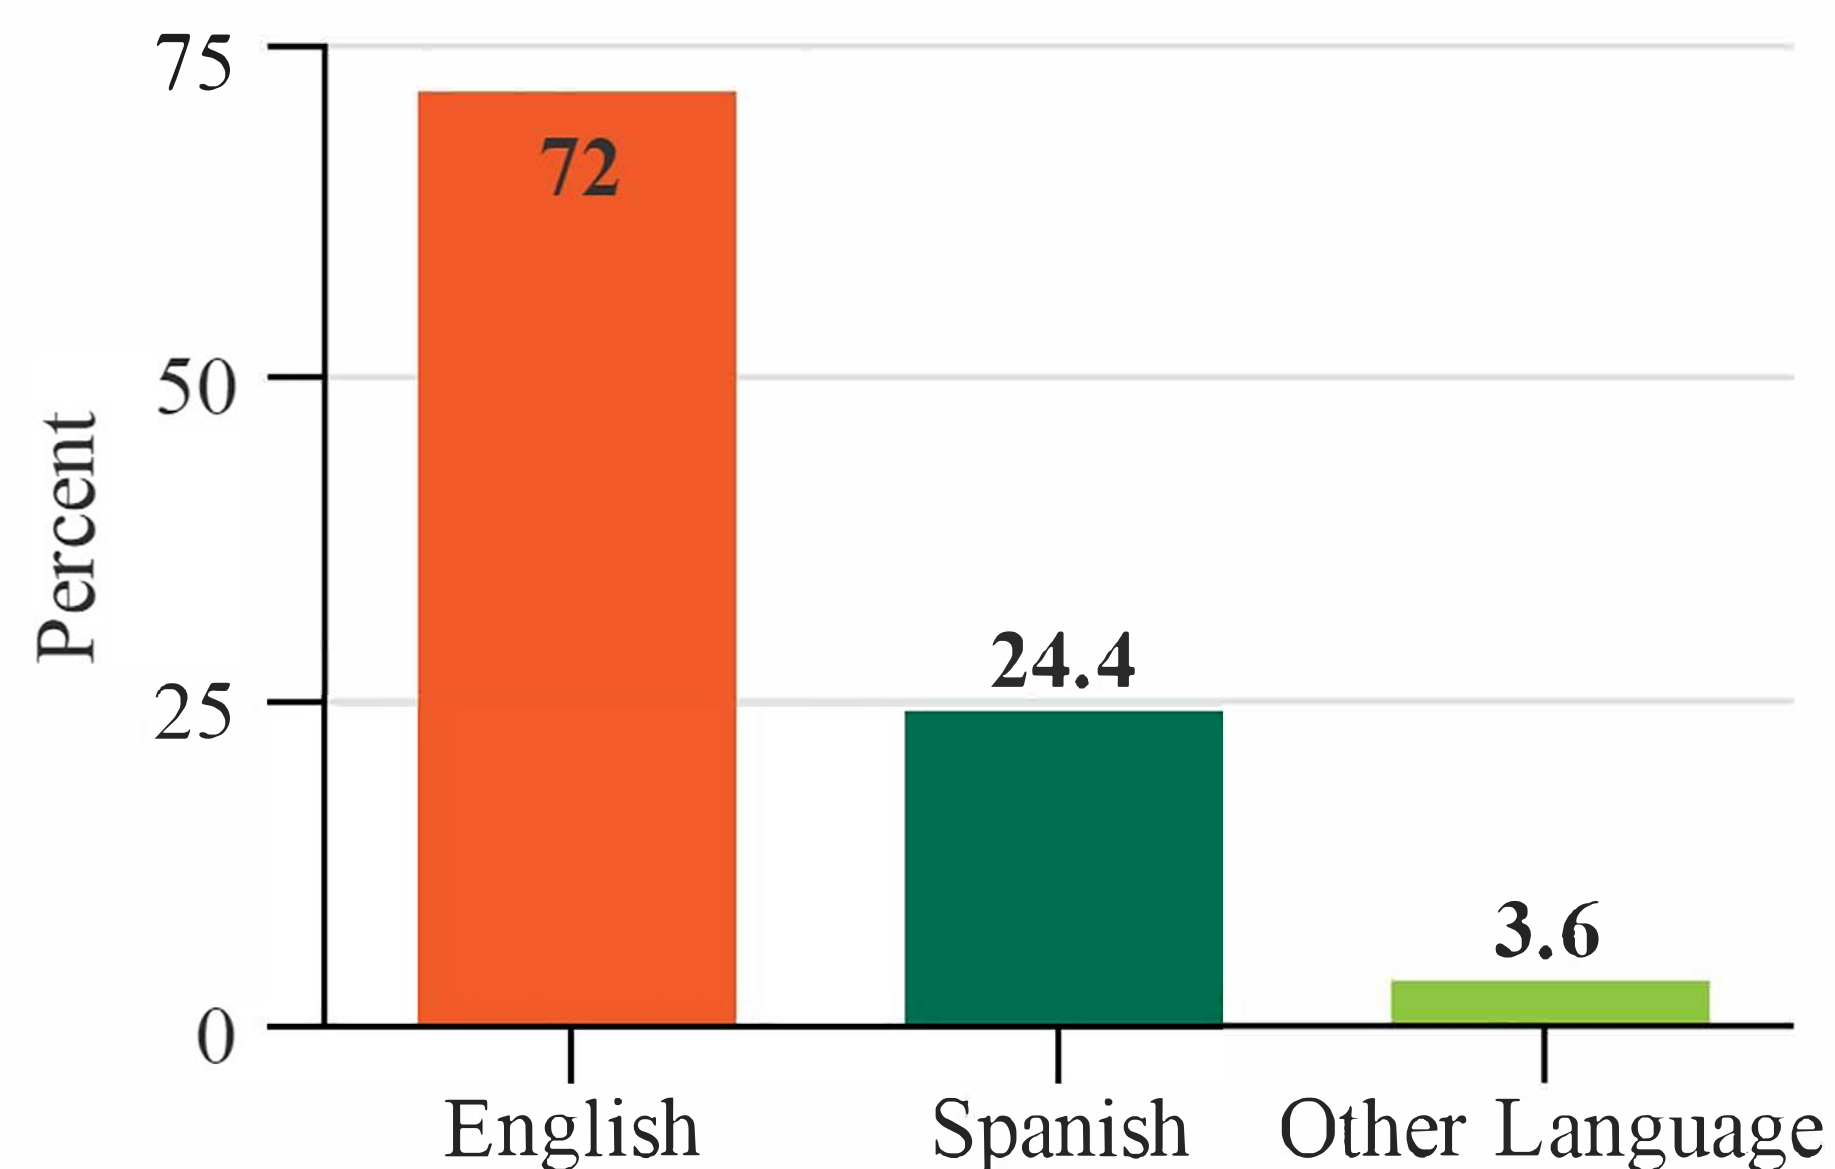

Representative Lawrence McClure Florida-House District 58

Families

40,890 Children under the age of 18
(**24.8%** of the total population)

From a total of **19,668** families:

7,877 (40.0%) are headed by single parents

Of the **4,465** grandparents living with their grandchildren **36.3%** are responsible for those children

Language Spoken at Home

Economy and Health

5,774 Families and **11,144** Children under 18 live in poverty